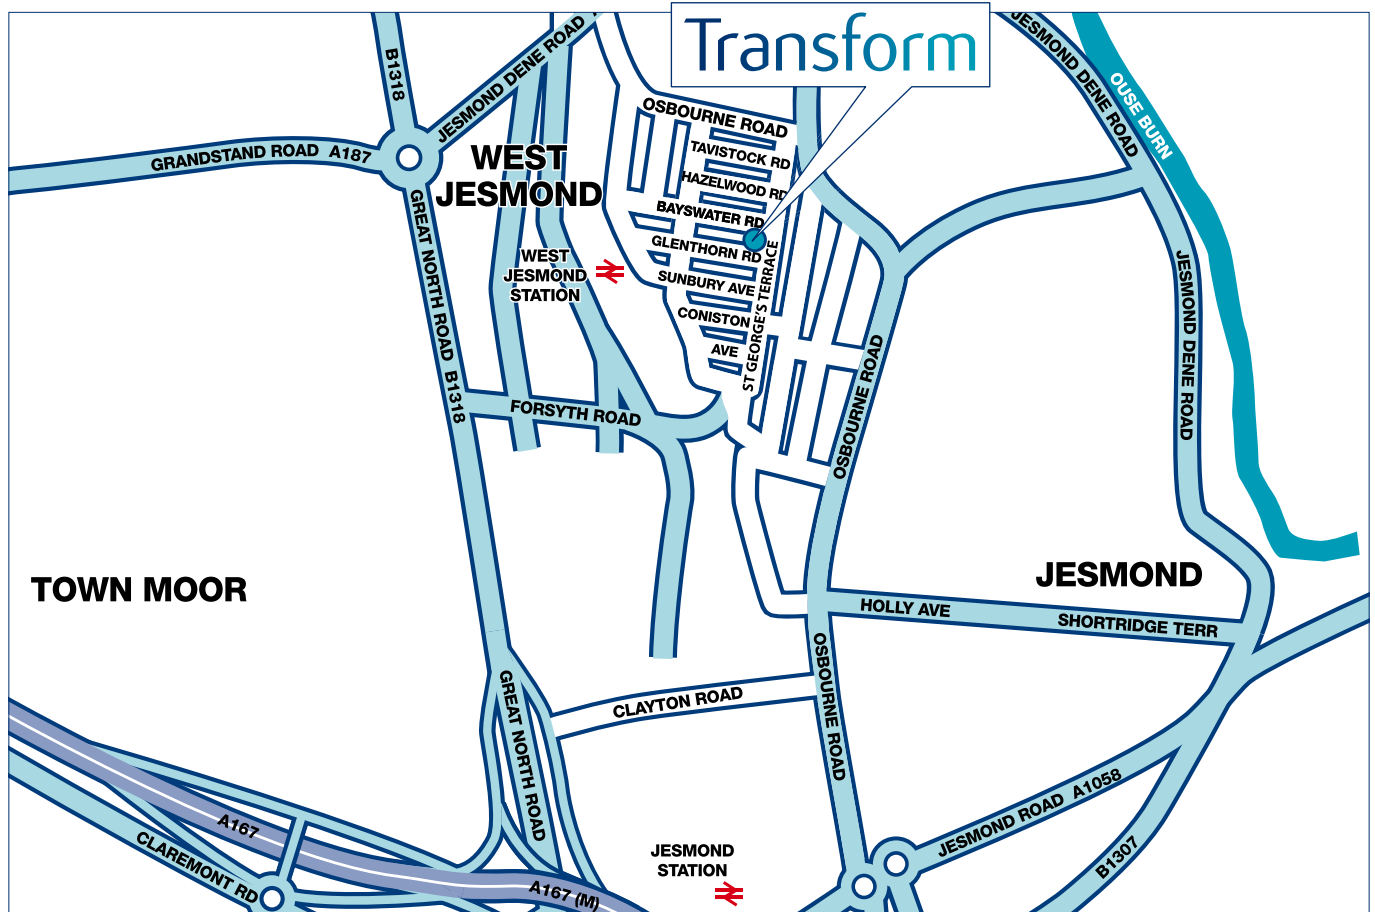

## By Metro

Newcastle Clinic is approximately three minutes' walk from West Jesmond Station.

## By road

After crossing the Tynemouth Bridge, take the first slip road on the right, signposted 'Tynemouth and East'. At the traffic lights turn left on to Osbourne Road. Continue along Osbourne Road – passing the church on the right hand side – and turn left into St. George's Terrace. We are situated on the corner of Bayswater Road and St. George's Terrace.